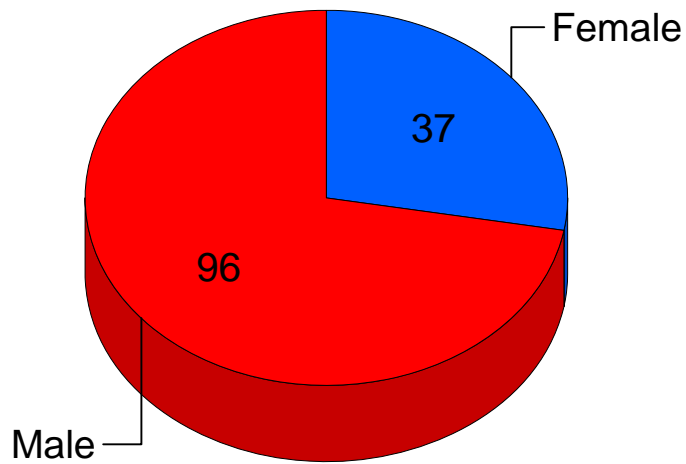

# Saskatchewan MISSING PERSONS 1940 - 2020

## Victim's Gender

<span style="color: blue;">■</span> Female	27.8%
<span style="color: red;">■</span> Male	72.2%
<hr/>	
Total:	100.0%

Total Cases In Saskatchewan To Date: 133

Prepared by:  
RCMP  
Major Case  
Management  
Saskatoon, SK