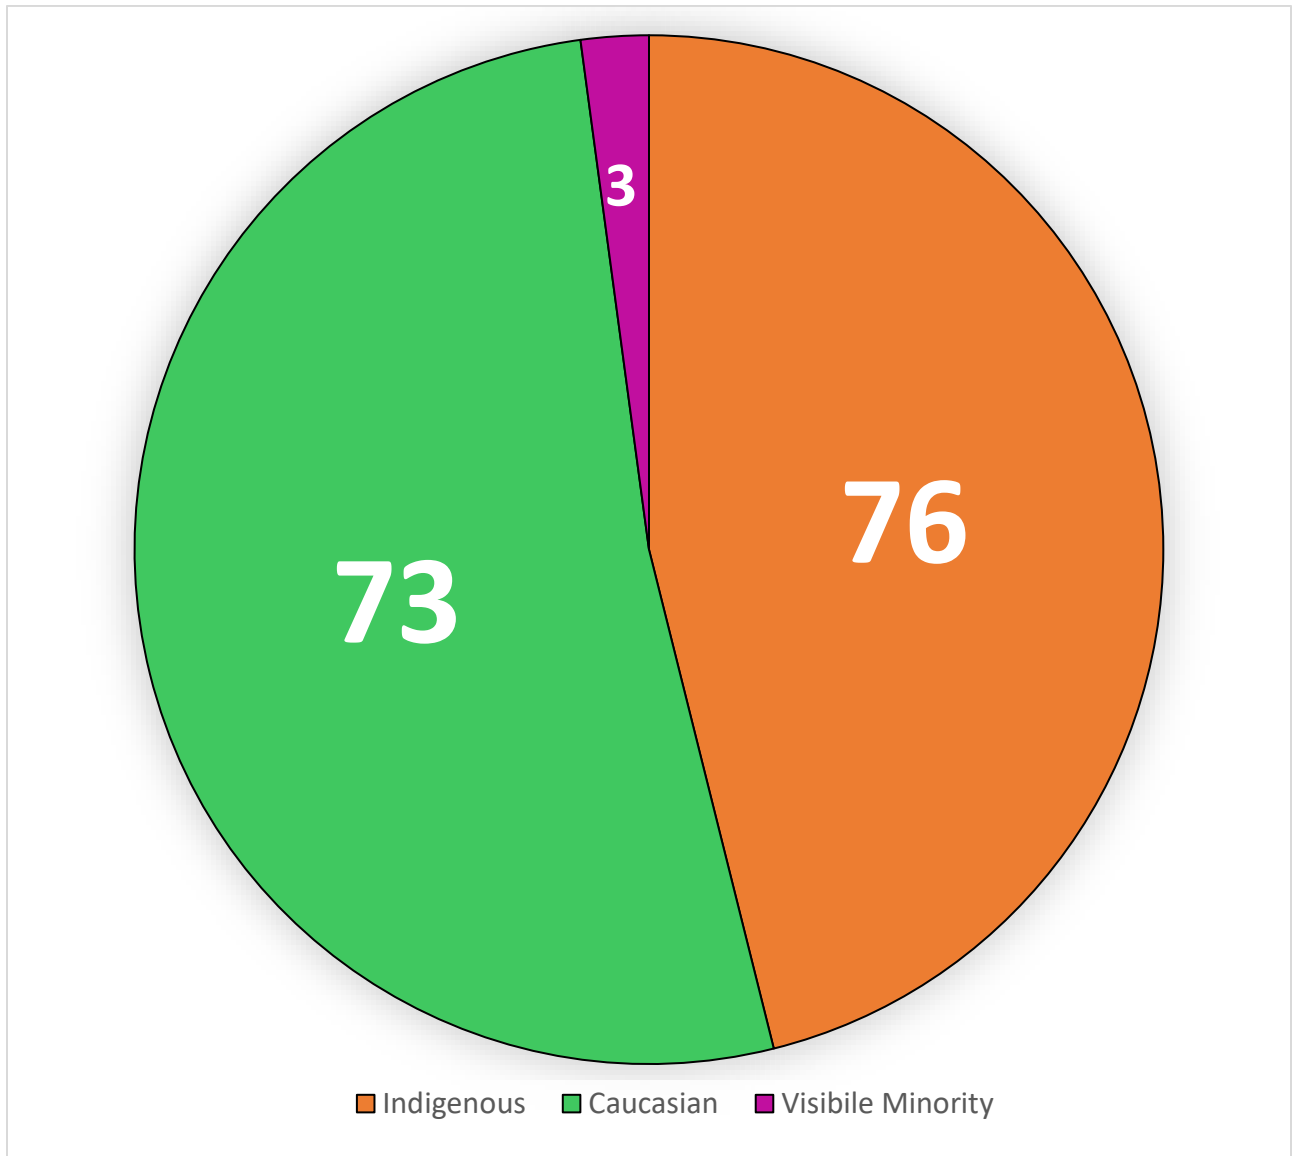

# Saskatchewan

## Missing Persons by Race

### 1935-2025

Total Cases In Saskatchewan to Date: **152**