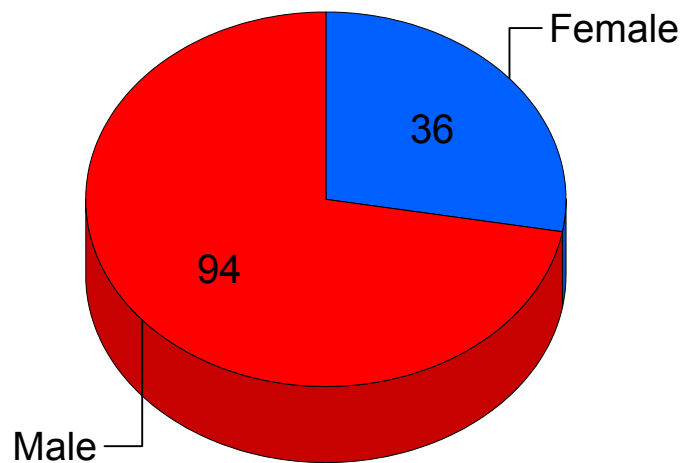

Saskatchewan MISSING PERSONS 1940 - 2018

Victim's Gender

■ Female	27.7%
■ Male	72.3%
Total:	100.0%

Total Cases In Saskatchewan To Date: 130

Prepared by:
RCMP
Major Case
Management
Saskatoon, SK

Last Updated:
2018-05-01