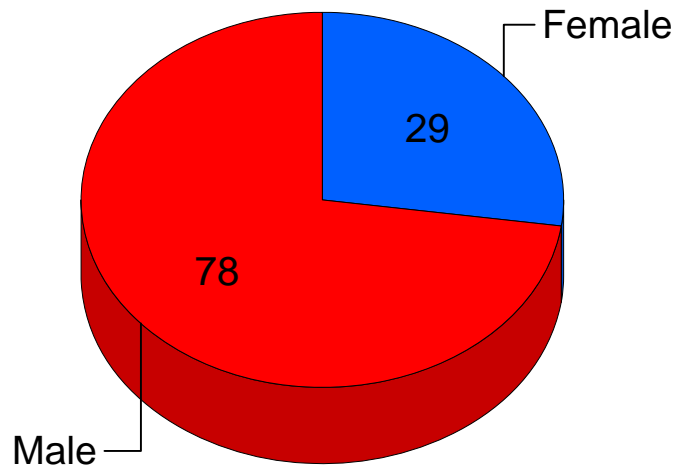

Saskatchewan MISSING PERSONS 1940 - 2012

Victim's Gender

	Female	27.1%
	Male	72.9%
Total:		100.0%

Total Cases In Saskatchewan To Date: 107