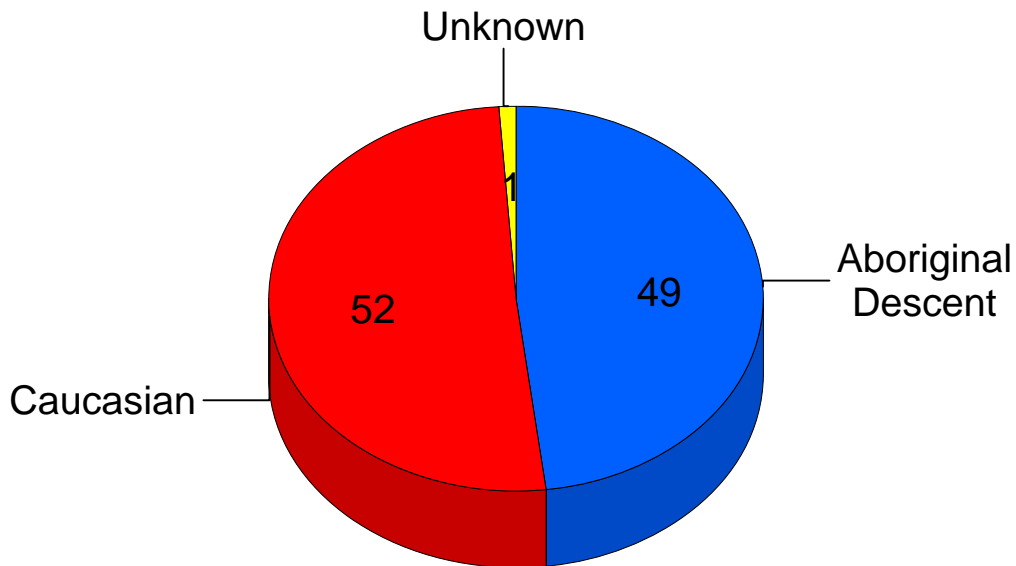

Saskatchewan MISSING PERSONS 1940 - 2010

Victim's Race

Aboriginal Descent	48.0%
Caucasian	51.0%
Unknown	1.0%
Total:	100.0%

Total Cases In Saskatchewan To Date: 102

Prepared by:
RCMP
Major Case Management
Saskatoon, SK