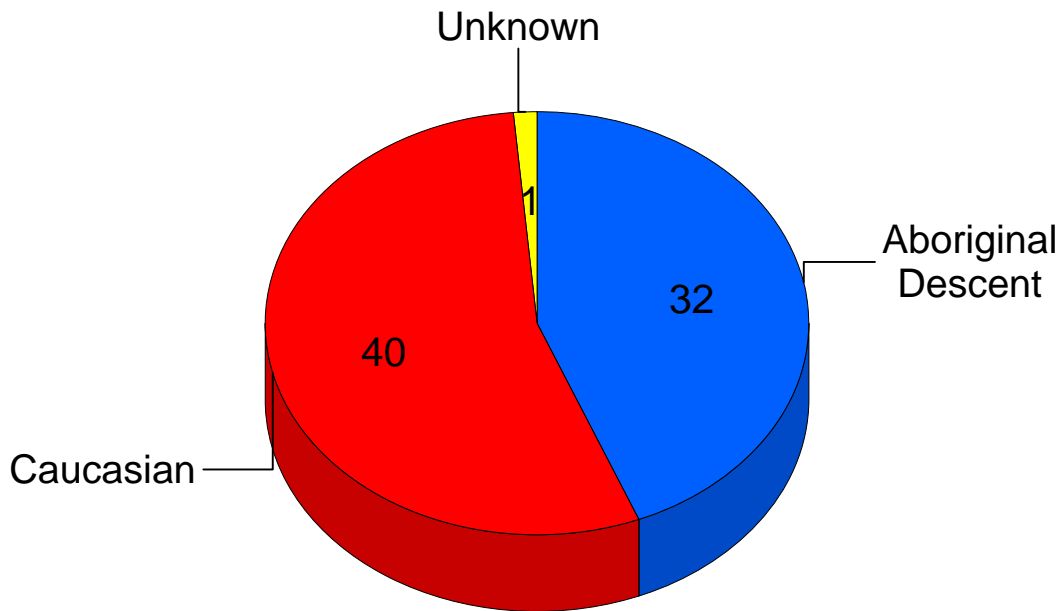

Saskatchewan MISSING PERSONS 1940 - 2010

Male Victim's Race

Aboriginal Descent	43.8%
Caucasian	54.8%
Unknown	1.4%
Total:	100.0%

Total Cases In Saskatchewan To Date: 73

Prepared by:
RCMP
Major Case Management
Saskatoon, SK