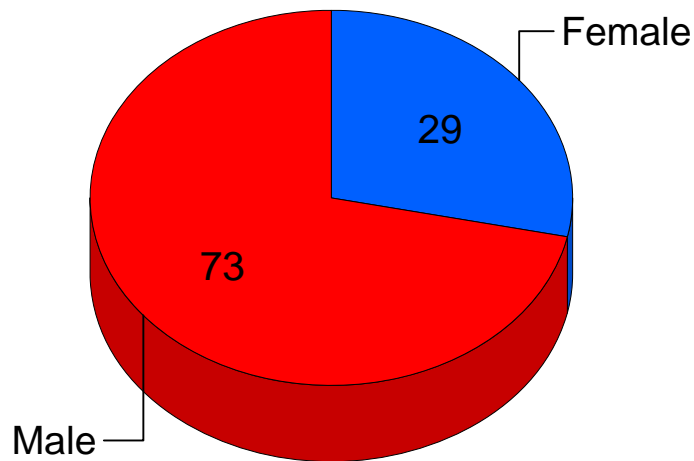

# Saskatchewan MISSING PERSONS 1940 - 2010

## Victim's Gender

	Female	28.4%
	Male	71.6%
Total:		100.0%

Total Cases In Saskatchewan To Date: 102