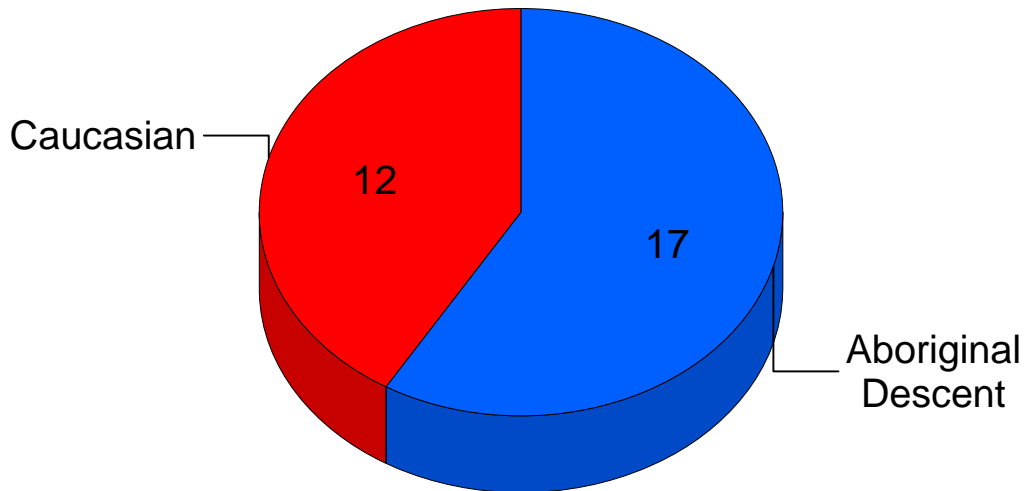

Saskatchewan MISSING PERSONS 1940 - 2010

Female Victim's Race

Aboriginal Descent	58.6%
Caucasian	41.4%
Total:	100.0%

Total Cases In Saskatchewan To Date: 29

Prepared by:
RCMP
Major Case Management
Saskatoon, SK