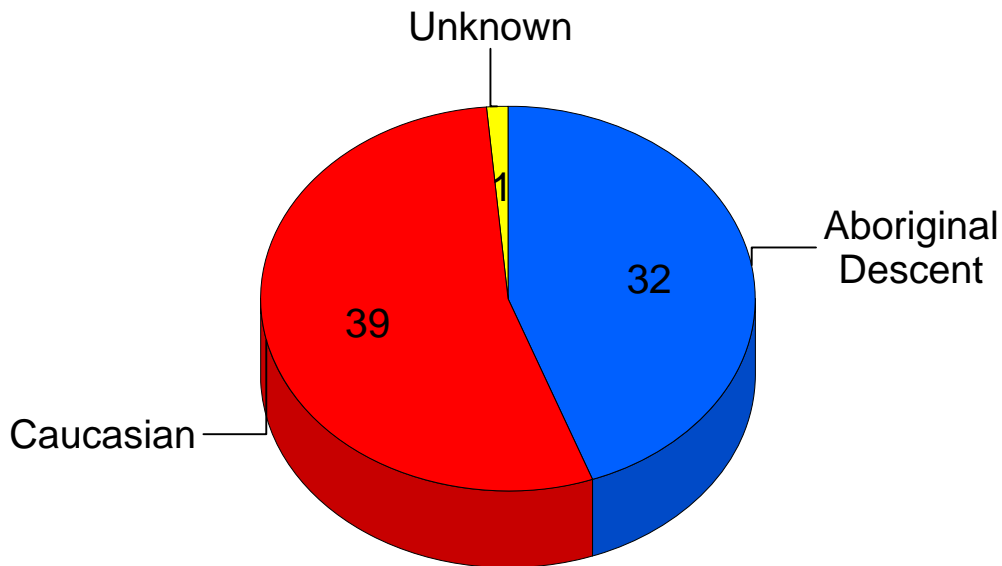

Saskatchewan MISSING PERSONS 1940 - 2010

Male Victim's Race

Aboriginal Descent	44.4%
Caucasian	54.2%
Unknown	1.4%
Total:	100.0%

Total Cases In Saskatchewan To Date: 72

Prepared by:
RCMP
Major Case Management
Saskatoon, SK