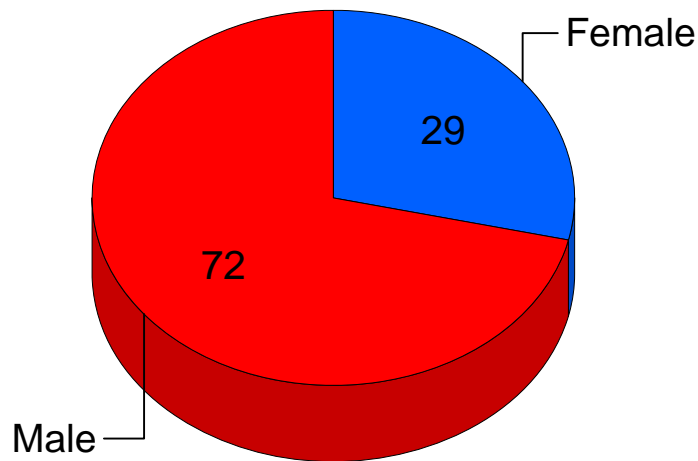

Saskatchewan MISSING PERSONS 1940 - 2010

Victim's Gender

■ Female	28.7%
■ Male	71.3%
Total:	100.0%

Total Cases In Saskatchewan To Date: 101