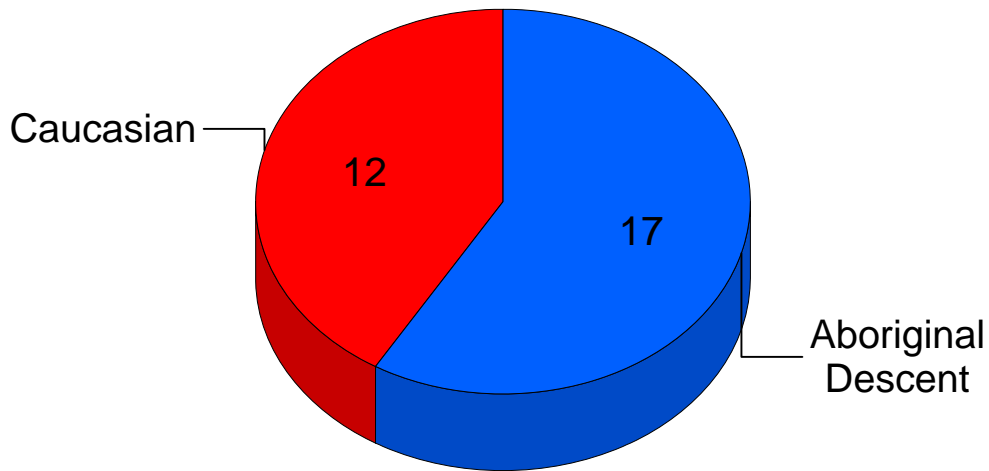

Saskatchewan MISSING PERSONS 1940 - 2010

Female Victim's Race

Aboriginal Descent	58.6%
Caucasian	41.4%
Total:	100.0%

Total Cases In Saskatchewan To Date: 29

Prepared by:
RCMP
Major Case Management
Saskatoon, SK