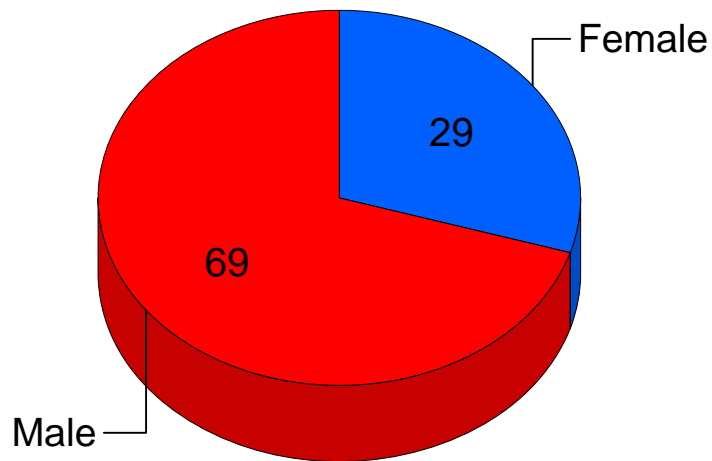

Saskatchewan MISSING PERSONS 1940 - 2009

Victim's Gender

■	Female	29.6%
■	Male	70.4%
Total:		100.0%

Total Cases In Saskatchewan To Date: 98

Prepared by:
RCMP
Major Case Management
Saskatoon, SK

Last Updated:
2009-09-01