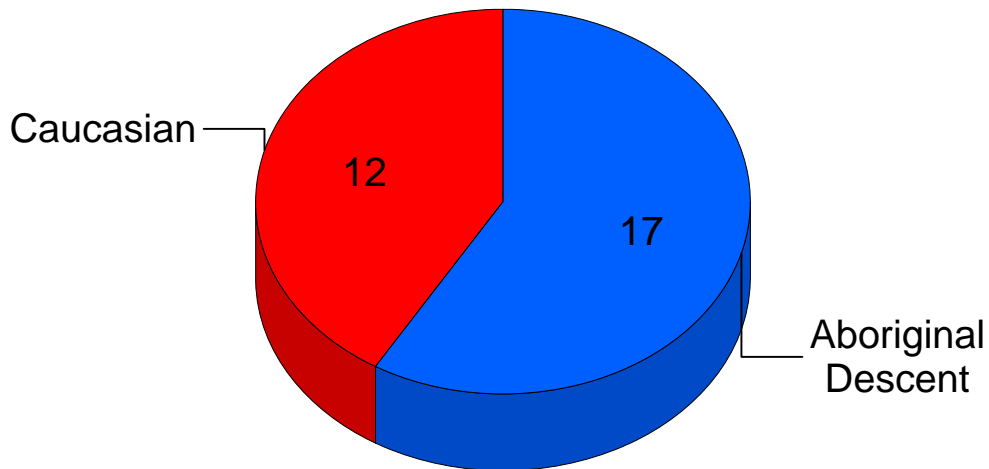

Saskatchewan MISSING PERSONS 1940 - 2009

Female Victim's Race

Aboriginal Descent	58.6%
Caucasian	41.4%
Total:	100.0%

Total Cases In Saskatchewan To Date: 29

Prepared by:
RCMP
Major Case Management
Saskatoon, SK